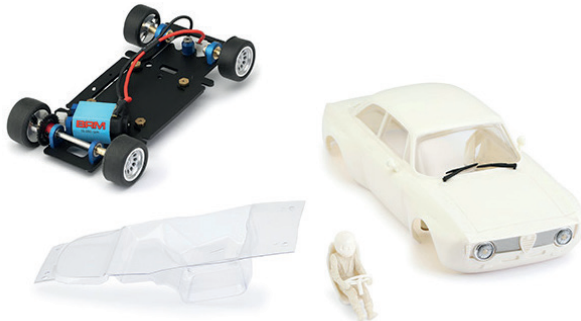

OPTIONAL SPARES AND TIRES

S-402KS	GROUP 2 - Rear wheels + sponge tyres glued (x2)
S-404KS	GROUP 2 - SOFT 22 shore rear tyres (x2)
S-404KG	GROUP 2 - NEW G25 RACING rear tyres (x2)
S-404KSG	GROUP 2 - SUPERSOFT 15 shore rear tyres (x2)
S-404K-R	GROUP 2 - Rear "RACE" tires 35 shore (x2)
S-402R2F	GROUP 2 - Front "racing type" light wheels + M3 screws (x2)
S-402R2	GROUP 2 - Rear "racing type" light wheels + M3 screws (x2)
S-406A	ALFA GTA - unpainted wheel inserts (x4)
S-406AG	ALFA GTA - painted wheel inserts - GOLD (x4)
S-407A	ALFA GTA - aluminum anodized BLACK body plate
S-408A	ALFA GTA - aluminum anodized BLACK chassis plate
S-411AS	ALFA GTA - aluminum front axle holders - "STRAIGHT AXLE" (x2)
S-412AC	ALFA GTA - aluminum rear axle holders - "CAMBER" (x2)
S-415A	MINICARS - Brass "nut" H1.0mm - ZERO FLOATING (x4)
S-415B	MINICARS - Brass "nut" H2.0mm - (x4)
S-415C	MINICARS - Brass "nut" H2.5mm - (x4)
S-415D	MINICARS - Brass "nut" H3.0mm - (x4)
S-419A	Ergal AW spur gear 33 T Ø 12.4 + M3 screw (x1)
S-420S	AW Nylon pinion 11T Ø 6.5mm (x2)
S-421A	Screws M2x6 Sink Head for Allen Key 1.3mm (x10)
S-421C	Screws M2x4 Sink Head for Allen Key 1.3mm (x10)
S-426A	ALFA GTA - Rubber mirrors set
S-013R	Rubber covers for body post - standard H1.0mm (x4)
S-013RA	Rubber covers for body post - H0.5mm (x4)
S-013RB	Rubber covers for body post - H1.5mm (x4)
S-013RC	Rubber covers for body post - H2.0mm (x4)

FULL WHITE KITS - KIT BIANCHI COMPLETI

BRM108A ALFA GTA full white kit - preassembled aluminum chassis

WHITE BODY KITS AND PARTS - KIT CARROZZERIA BIANCO

S-401A	ALFA GTA - full white body kit
S-423A	ALFA GTA - rubber windscreen wipers (x2 pairs)
S-425A	ALFA GTA - set front and rear lights