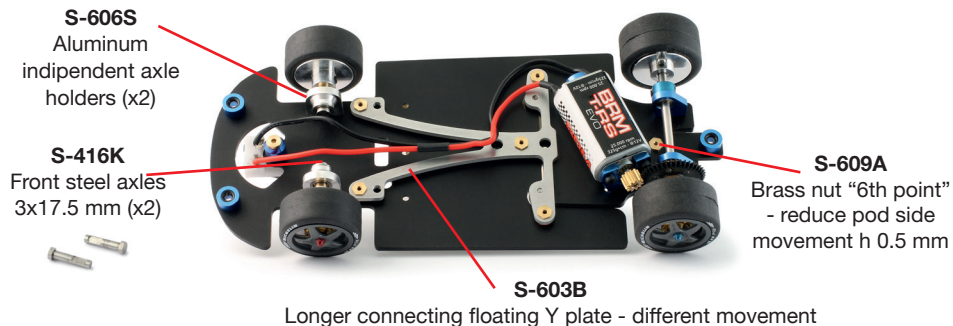

Slot Cars **BRM**

OPTIONAL SPARES AND TIRES

S-305S	GT front lowered tires (x2)	S-309	F1 GTR - Unpainted wheel inserts set (x4)
S-306M	GT STANDARD 30 shore rear tires (x2)	S-309D	F1 GTR - Painted wheel inserts (x4) - DARK GREY
S-306-R	GT Rear "RACE" tires 35 shore (x2)	S-309G	F1 GTR - Painted wheel inserts (x4) - GOLD
S-306E	GT SOFT NEW 22 shore rear tires (x2)	S-309S	F1 GTR - Painted wheel inserts (x4) - SILVER
S-306S	GT SUPERSOFT 15 shore rear tires (x2)		
S-306SP	GT Rear Sponge tires (x2)		
S-306SS	GT Rear wheels + sponge tyres glued (x2)		
S-604B	GREEN Aluminum mounts H 3.5mm for F.O.S		
S-605B	Brass "nuts" H 3.75mm (x5)		
S-605C	Brass "nuts" H 4.0mm (x5)		
S-611	Full set of screws		
S-013S	Steel body screws for 1.5 A.K. for F.O.S.		
S-033SE	SUPER-EVO BRM long-can motor		
S-067S	AW 38T Spur Gear Ø 20.1mm + M3 screw	S-034S	AW 10T Brass pinion Ø 6.0mm
S-053S	AW 42T Spur Gear Ø 22.1mm + M3 screw	S-076	AW 12T Brass pinion Ø 6.8mm
S-094S	AW 44T Spur Gear Ø 23.0mm + M3 screw	S-077	AW 13T Brass pinion Ø 7.3mm
S-0130	Black O-Rings for F.O.S. (x10)		
S-421A	Screws M2x6 Sink Head for Allen Key 1.3mm (x10)		
S-421C	Screws M2x4 Sink Head for Allen Key 1.3mm (x10)		
S-013R	Rubber covers for body post - standard H1.0mm (x4)		
S-013RA	Rubber covers for body post - H0.5mm (x4)		
S-013RB	Rubber covers for body post - H1.5mm (x4)		
S-013RC	Rubber covers for body post - H2.0mm (x4)		

FULL WHITE KITS - KIT BIANCHI COMPLETI

BRM032K2	F1 GTR full white kit - with new racing preassembled chassis
BRM-KAF1GTR	Upgrade kit F1 GTR (new aluminum racing chassis and parts)

WHITE BODY KITS AND PARTS - KIT

S-301	Full white body kit	S-303D	Lexan cockpit - "detailed lower version"
S-302	Painted clear parts set	S-304	Rubber mirrors set (x1)
S-303	Lexan cockpit "straight version"	S-304A	Rubber Antenna (x2)

OPTIONAL CHASSIS CONFIGURATION

BRM150
Team Gulf Racing #24
24h Le Mans 1995

McLAREN
F1 GTR
1 / 2 4 SCALE

NEW RACING CHASSIS

BRM151
Team Gulf Racing #25
24h Le Mans 1995